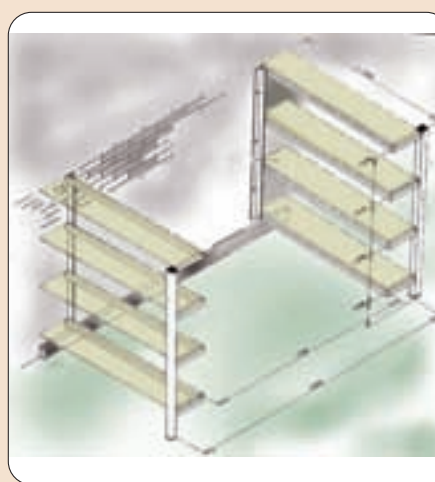

### 2. Roll-up/roll-off trolley

For floor protection mat rolls. Heavy duty steel framing on 4 swivel wheels. With front alignment guide for rectilinear roll-up or unroll the mat, and winder each side.

Article: S5.V8901B

### 3. PVC roll-up core

For floor protection mat rolls. With side slots for use on the S5.V8901B roll-off trolley.

Article: S5.V8901C

### Storage system

For floor protection mat rolls.

Article: S5.V8902

**1. Line-marking tape**  
**Very strong vinyl**  
 25m per roll; self adhesive. Per roll.

**Red 50mm**  
 Article: S6.S8801

**Orange 50mm**  
 Article: S6.S8802